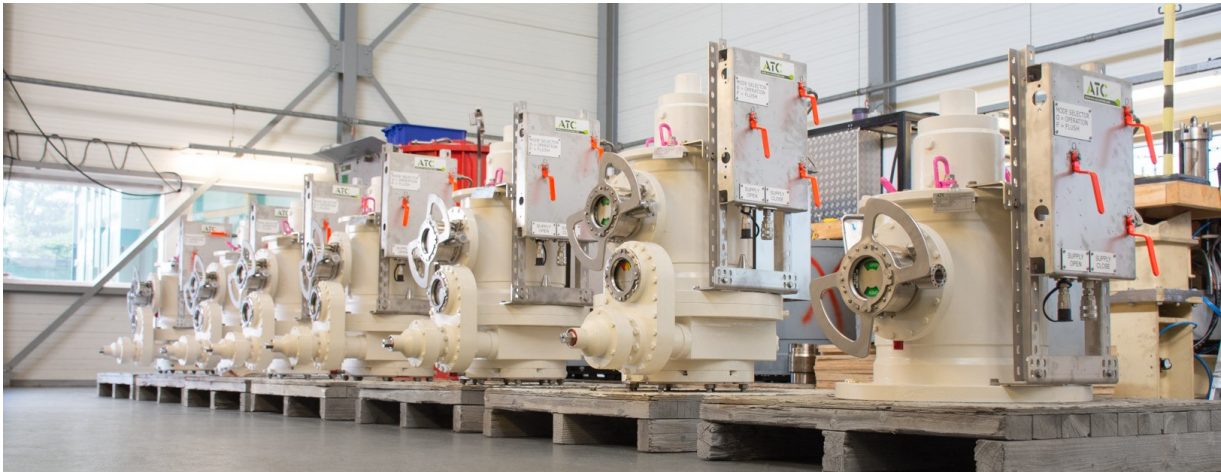

**DRIVING UPSTREAM  
VALVE ACTUATION**

## La Pampilla, Peru

Imodco

Subsea actuator to operate 18" - 15-# valve with mechanical override by means of diver operated handwheel

170031

**THE PROVEN STANDARD  
IN COMPACT VALVE ACTUATION**

Energieweg 28, 2382 NK Zoeterwoude, The Netherlands  
I [www.atc-actuators.com](http://www.atc-actuators.com) E [sales@atc-actuators.com](mailto:sales@atc-actuators.com) T +31 88 0551100